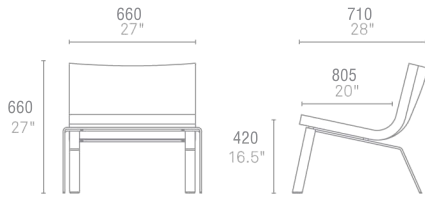

## STELLA

Luxurious clarity. A contract-friendly leather alternative covered seat with a gently curved back floats over polished stainless steel legs. Sweetly designed to occupy only its fair share of space at the cocktail party. Here's to you, Mrs. Robinson. Available in dark brown, white, black and robin's egg blue.